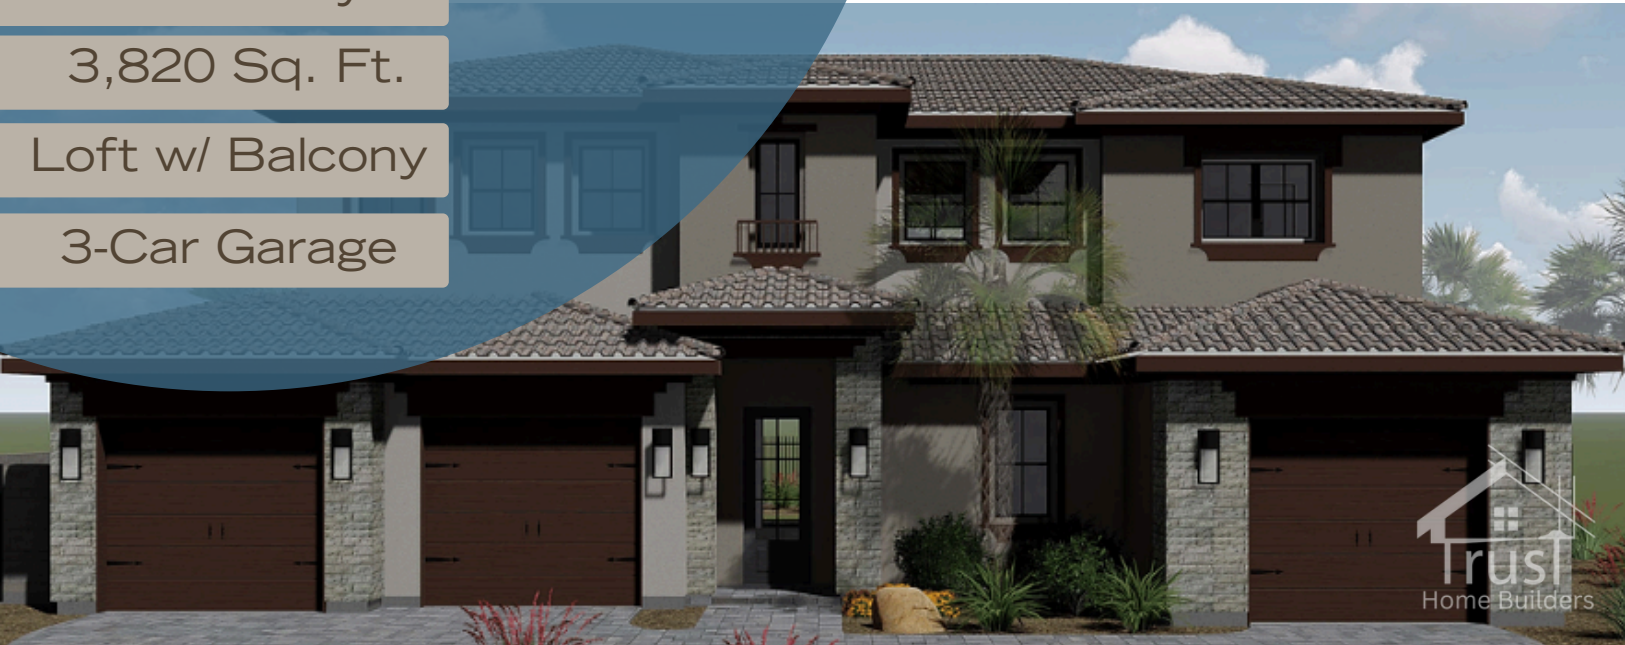

BRIELLE

Two-Story

3,820 Sq. Ft.

Loft w/ Balcony

3-Car Garage

The SouthShore Collection by Trust Home Builders, Brielle Floorplan offers 3,820 sq. ft. of refined living space with 4 bedrooms, a spacious loft, and soaring ceilings for an open, airy feel. A covered patio and large balcony off the loft extend your living outdoors. Designed for both style and versatility, The Briella is where luxury meets comfort.

BRIELLE

Two-Story - 3,820 Sq. Ft.

Floor 1

Floor 2

Southshore, Lake Las Vegas | 702-786-4241