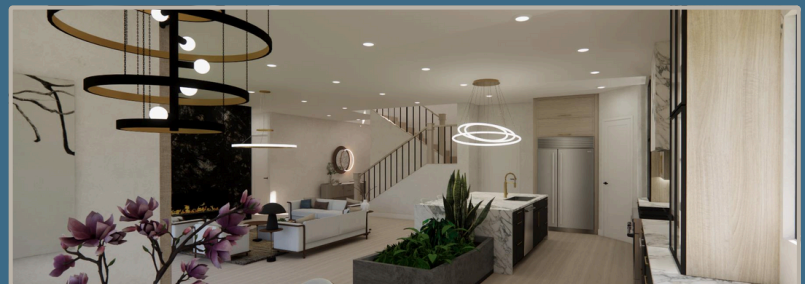

BRIELLE

Two-Story

3,820 Sq. Ft.

Loft w/ Balcony

3-Car Garage

The SouthShore Collection by Trust Home Builders, Brielle Floorplan offers 3,820 sq. ft. of refined living space with 4 bedrooms, a spacious loft, and soaring ceilings for an open, airy feel. A covered patio and large balcony off the loft extend your living outdoors. Designed for both style and versatility, The Briella is where luxury meets comfort.