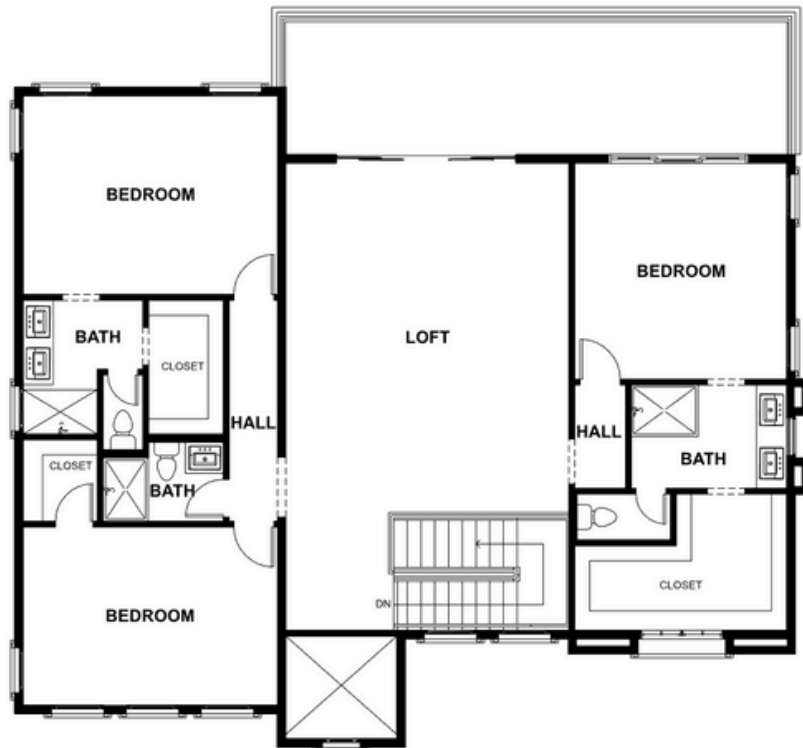

BRIELLE

Two-Story

3,820 Sq. Ft.

Loft w/ Balcony

3-Car Garage

The SouthShore Collection by Trust Home Builders, Brielle Floorplan offers 3,820 sq. ft. of refined living space with 4 bedrooms, a spacious loft, and soaring ceilings for an open, airy feel. A covered patio and large balcony off the loft extend your living outdoors. Designed for both style and versatility, The Briella is where luxury meets comfort.

BRIELLE

Two-Story - 3,820 Sq. Ft.

Floor 1

Floor 2

Southshore, Lake Las Vegas | 702-786-4241